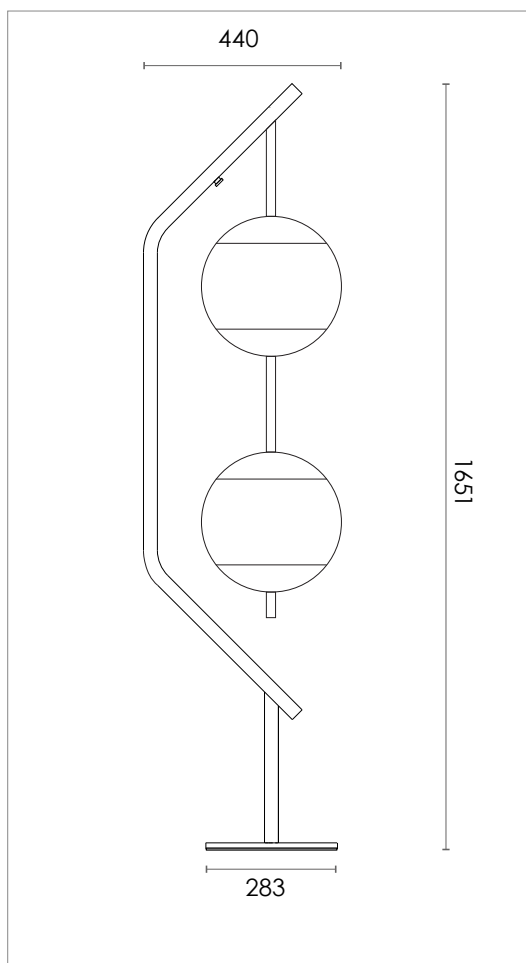

Monroe FLOOR

Design Specifications

DIMENSIONS (mm) H 1660 x W Top 420- W Base 283

WEIGHT (kg)

MATERIALS The lamp is made from solid brass/
powder coated steel and opal/
brown/smoked glass globes.

CORD (mm) Black textile - L 2800mm

ENVIRONMENT Indoor

DESIGN BY Niclas Hoflin

DESIGN YEAR 2021/2023

Electrical specifications

SWITCH Yes

LIGHT SOURCE 36W integrated LED

DIMMABLE YES

MAX (W) 4x10W LED

VOLTAGE 230v AC

CLASS 2

IP 20

COLOURS

BRASS OPAL ART.NO. 580822001

BRASS BROWN ART.NO. 580822201

BLACK OPAL ART.NO. 580822005

BLACK SMOKED ART.NO. 580822105